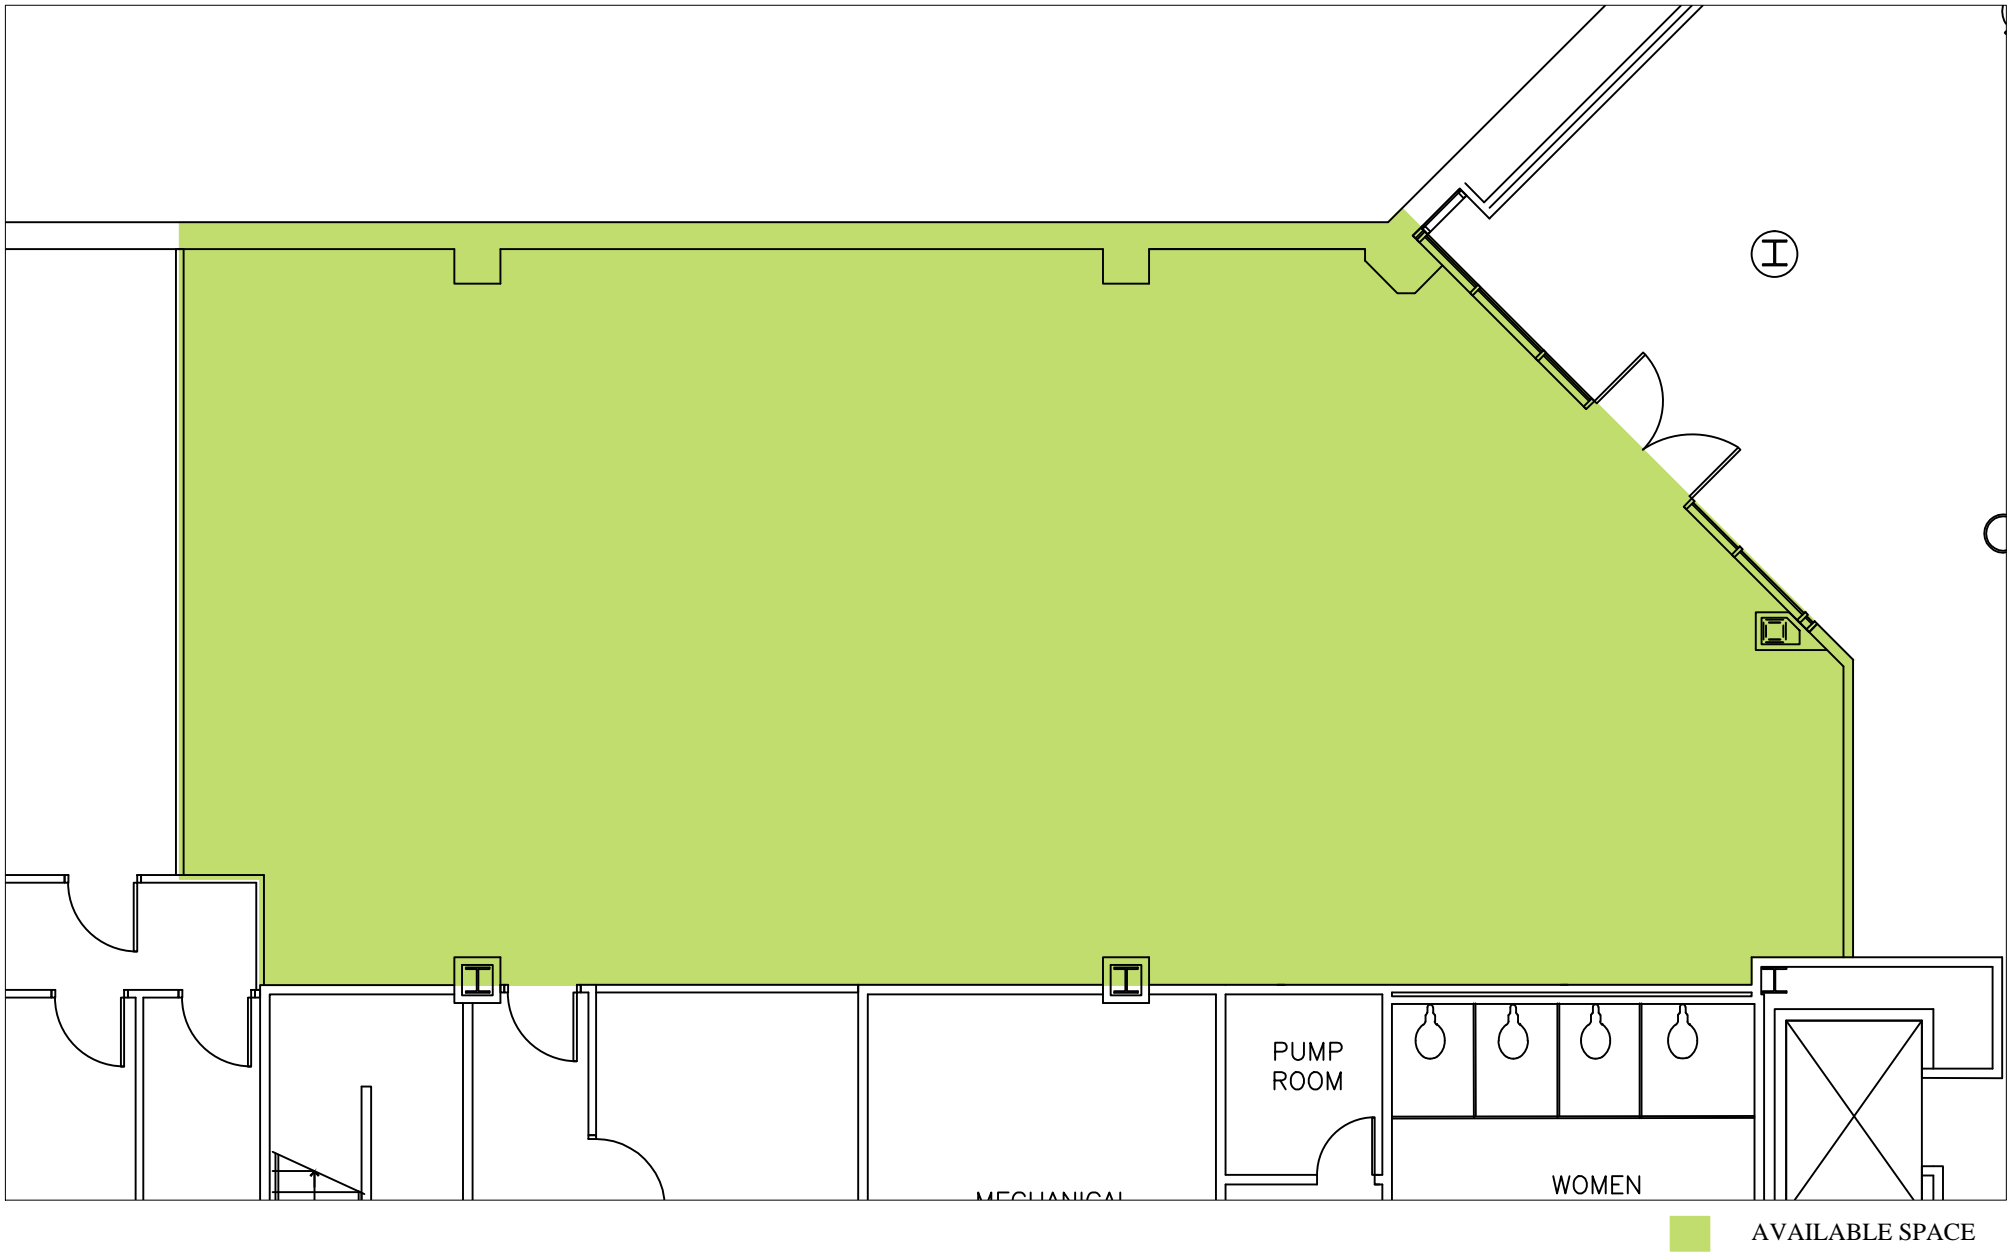

135 Crossways Park Drive  
 Woodbury, NY 11797  
 516.364.1200

135 CROSSWAYS PARK DRIVE  
 WOODBURY, NY  
 SUITE #LL7

DATE 4-24-18  
 ALL DIMENSIONS ARE APPROXIMATE NOT TO SCALE

NOTE: This is a schematic plan and is intended to only show the proposed general layout of the Demised Premises. All measures, distances and dimensions are approximate and not to scale. The depictions hereon do not constitute a warranty or representation of any kind.