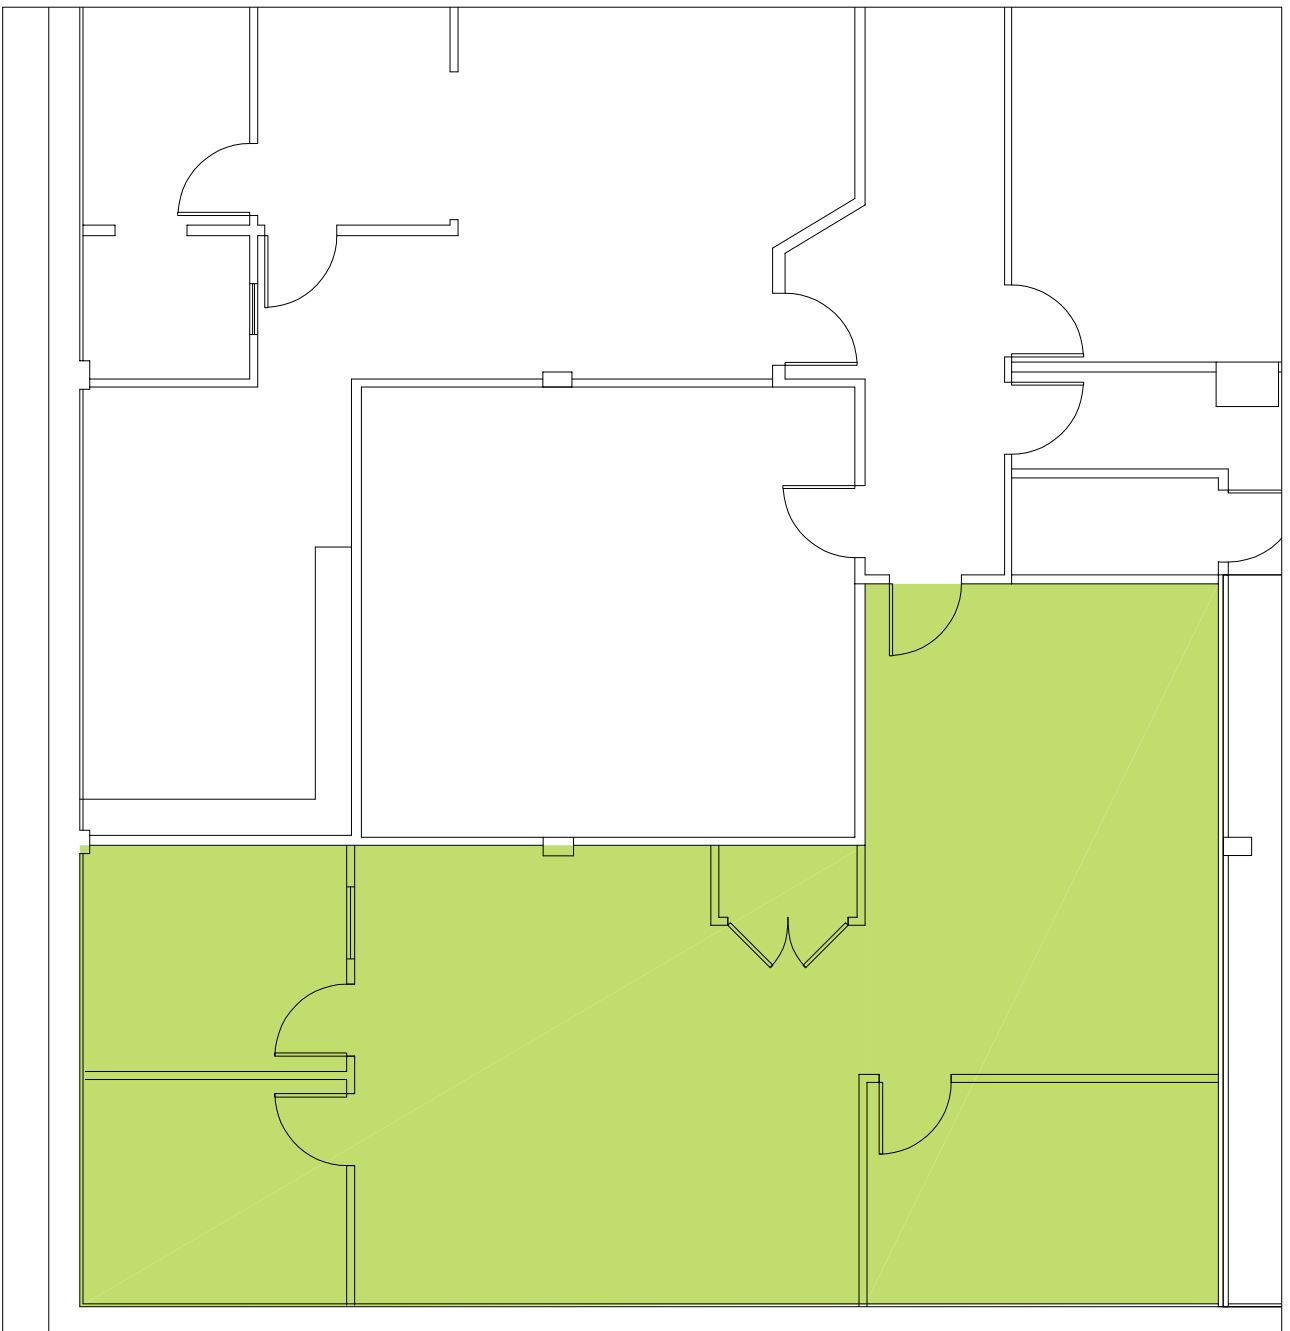

Commercial Properties

CLK

135 Crossways Park Drive  
Woodbury, NY 11797

516.364.1200

DEMISED SPACE

534 BROADHOLLOW ROAD  
MELVILLE NY  
SUITE LL10

SCALE: 1/8"=1'-0"  
8-7-20

NOTE: This is a schematic plan and is intended to only show the proposed general layout of the Demised Premises. All measures, distances and dimensions are approximate and not to scale. The depictions herein do not constitute a warranty or representation of any kind.