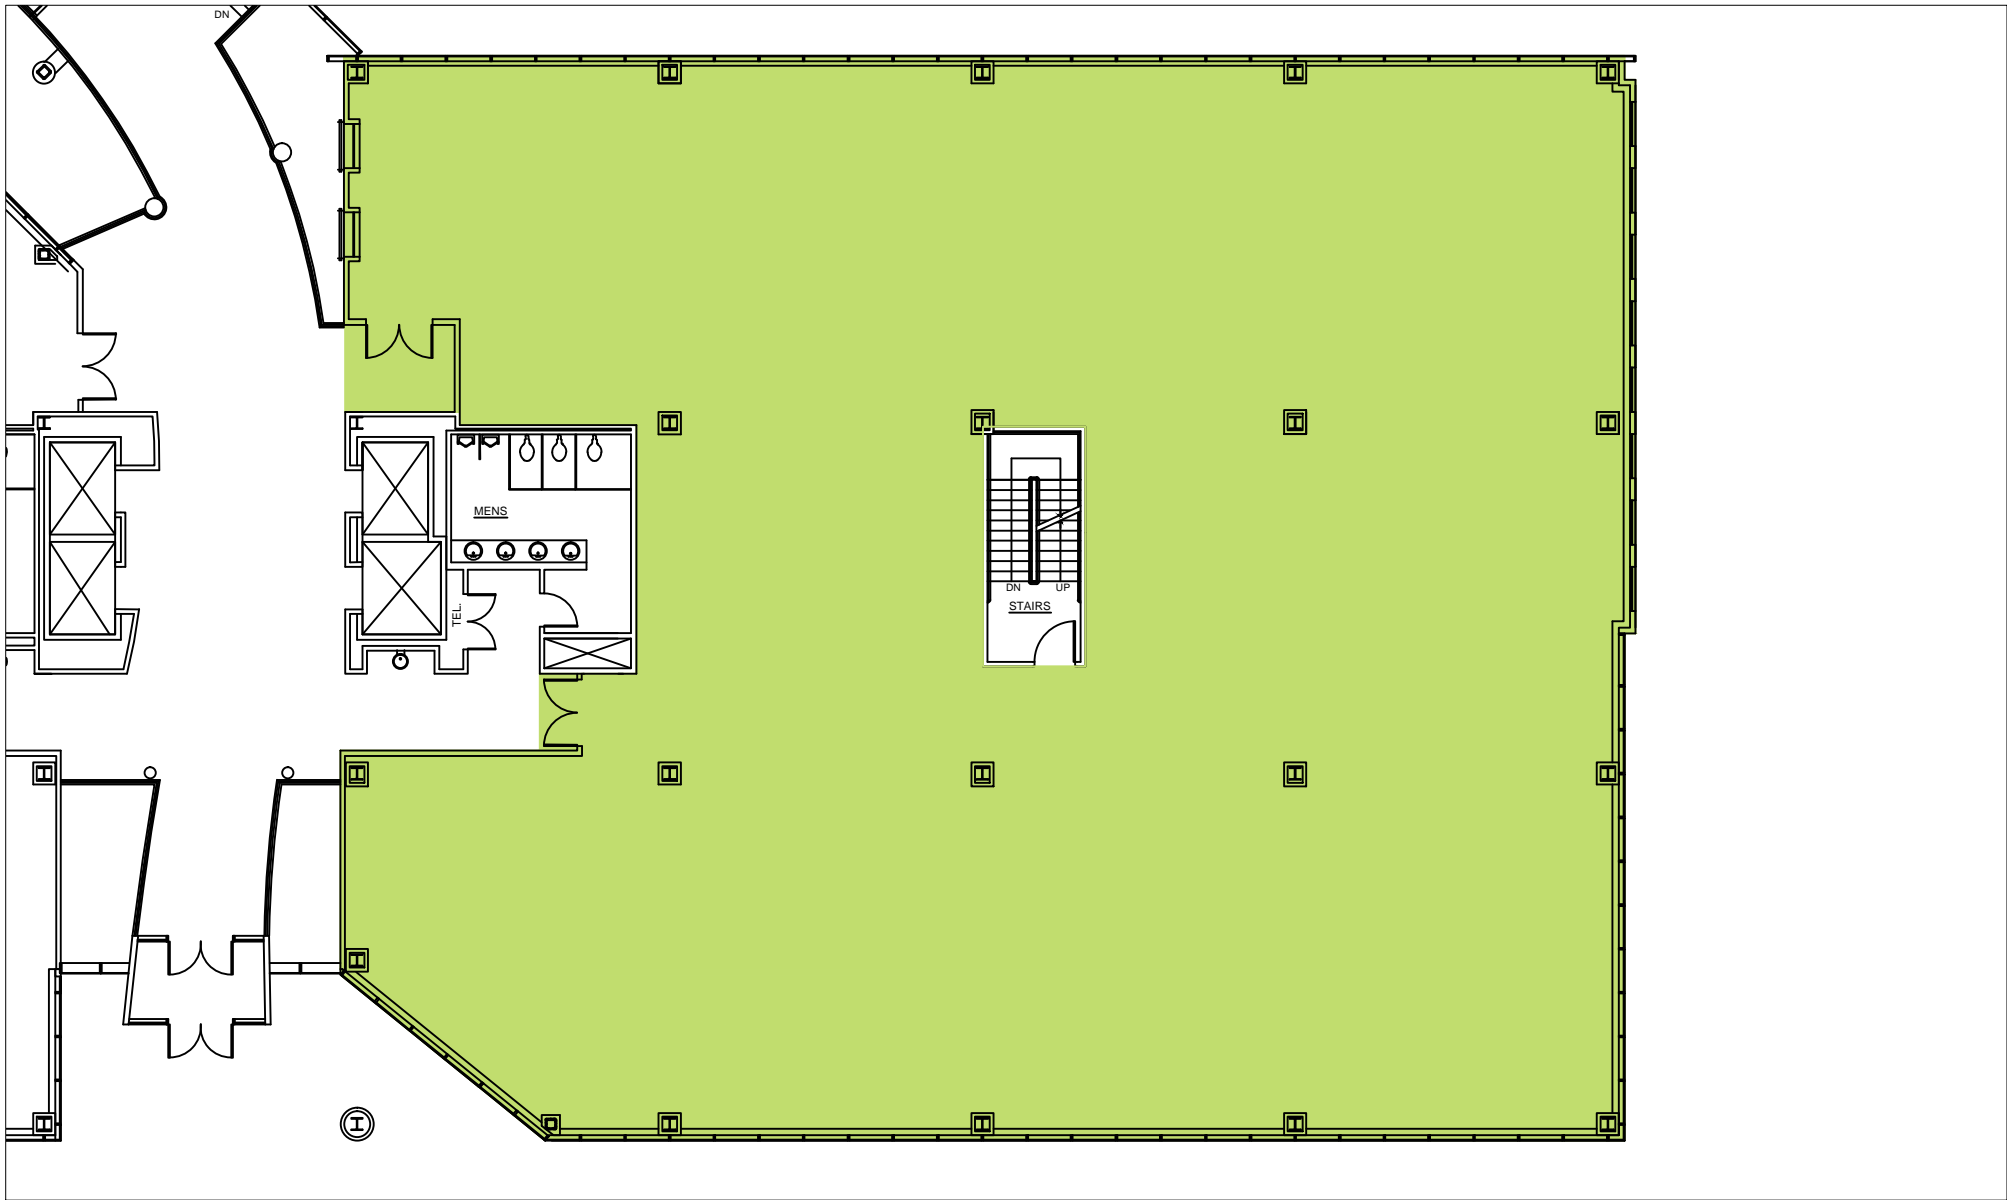

■ AVAILABLE SPACE

135 Crossways Park Drive
Woodbury, NY 11797
516.364.1200

135 CROSSWAYS PARK DRIVE WOODBURY, NY SUITE # 101

DATE 4-24-18
ALL DIMENSIONS ARE APPROXIMATE NOT TO SCALE

NOTE: This is a schematic plan and is intended to only show the proposed general layout of the Demised Premises. All measures, distances and dimensions are approximate and not to scale. The depictions hereon do not constitute a warranty or representation of any kind.

 AVAILABLE SPACE

135 Crossways Park Drive
 Woodbury, NY 11797
 516.364.1200

**135 CROSSWAYS PARK DRIVE
 WOODBURY, NY
 SUITE # 101**

DATE 4-24-18
 ALL DIMENSIONS ARE APPROXIMATE NOT TO SCALE

NOTE: This is a schematic plan and is intended to only show the proposed general layout of the Demised Premises. All measures, distances and dimensions are approximate and not to scale. The depictions hereon do not constitute a warranty or representation of any kind.